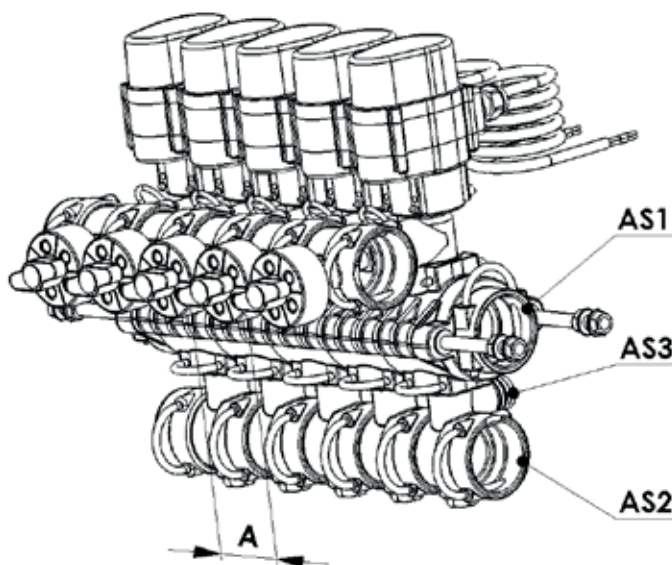

Electrical Boom Section Valve . Modular-Fit Valve

Modular-Fit Valve, 3-way with pressure relief and constant pressure system

- modular pressure relief and/or circulating system
- three different electrical connections
- direct electrical control (plus/minus) or with control signal (7mA) by relay
- high flow rates with low pressure loss
- valve assemblies available to individual configuration
- for section hoses up to $\varnothing 19$ mm
- modular building assembly

Modular-Fit valve assemblies are possible from 1 to 15 sections valves. All valve assemblies can be made to your specific requirements.

Options:

- Special pressure gauge connection for testing equipment
- Additional bypass-valves
- Individual alignment of the gear motor
- Valve assemblies available to individual requirements and can be delivered just in time for production line use

AS1	AS2	AS3	A mm
40	40	24	51

Each valve assembly contains:

- 1x Dummy plug AS40/G $\frac{1}{4}$ female cpl
- 1x Blind cap at the pressure relief canal
- 1x Safety pin AS40

Electrical Boom Section Valve . Modular-Fit Valve

Electrical connections

Plug-in connection DIN-EN 175 301

Cable 1m

AMP - plug

Electrical drive

Three wire, control by relay
control signal (-): 12Volt/0Volt=closed/open (7 mA)

Three wire, control by relay
control signal (+): 12Volt/0Volt=open/closed (7 mA)