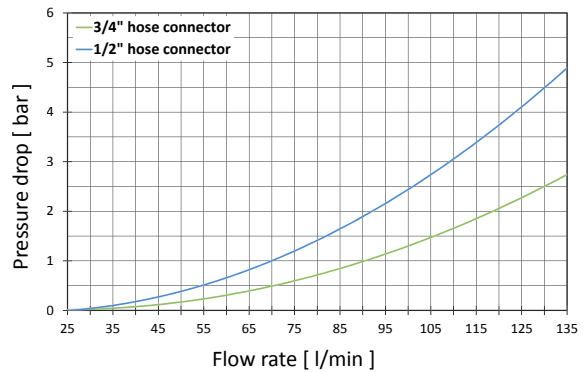

Electrical Boom Section Valve . Modular-Fit Valve

Modular-Fit Valve, 3-way with pressure relief and constant pressure system

- modular pressure relief and/or circulating system
- three different electrical connections
- direct electrical control (plus/minus) or with control signal (7mA) by relay
- high flow rates with low pressure loss
- valve assemblies available to individual configuration
- for section hoses up to $\varnothing 19$ mm
- modular building assembly

Maximum pressure:	12 bar
Voltage:	12 Volt
Control options:	direct plus/minus or control signal 7mA by relay
Switch time:	0,5 s - control gear
Material:	POM GF 25, stainless steel: 1.4305, FPM and NBR seals

Modular-Fit valve assemblies are possible from 1 to 15 sections valves. All valve assemblies can be made to your specific requirements.

Options:

- Special pressure gauge connection for testing equipment
- Additional bypass-valves
- Individual alignment of the gear motor
- Valve assemblies available to individual requirements and can be delivered just in time for production line use