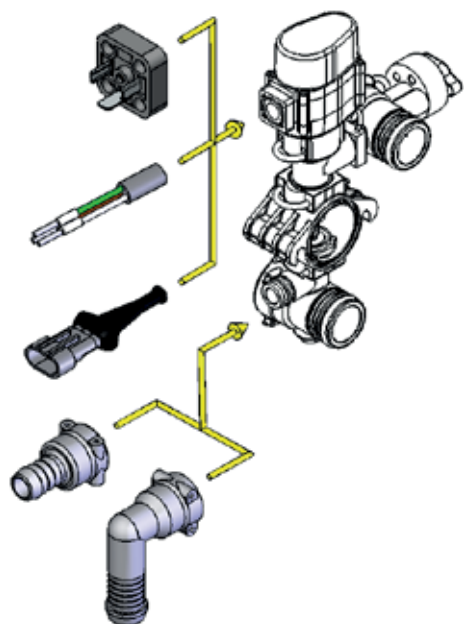

Electrical Boom Section Valve . Modular-Fit Valve

Modular-Fit Valve, 3-way with pressure relief and constant pressure system

- modular pressure relief and/or circulating system
- three different electrical connections
- direct electrical control (plus/minus) or with control signal (7mA) by relay
- high flow rates with low pressure loss
- valve assemblies available to individual configuration
- for section hoses up to $\varnothing 19$ mm
- modular building assembly

Maximum pressure:	12 bar
Voltage:	12 Volt
Control options:	direct plus/minus or control signal 7mA by relay
Switch time:	0,5 s - control gear
Material:	POM GF 25, stainless steel: 1.4305, FPM and NBR seals

Modular-Fit valve assemblies are possible from 1 to 15 sections valves. All valve assemblies can be made to your specific requirements.

Options:

- Special pressure gauge connection for testing equipment
- Additional bypass-valves
- Individual alignment of the gear motor
- Valve assemblies available to individual requirements and can be delivered just in time for production line use

AS1	AS2	AS3	A mm
40	40	24	51

Each valve assembly contains:

- 1x Dummy plug AS40/G $\frac{1}{4}$ female cpl
- 1x Blind cap at the pressure relief canal
- 1x Safety pin AS40

Electrical Boom Section Valve . Modular-Fit Valve