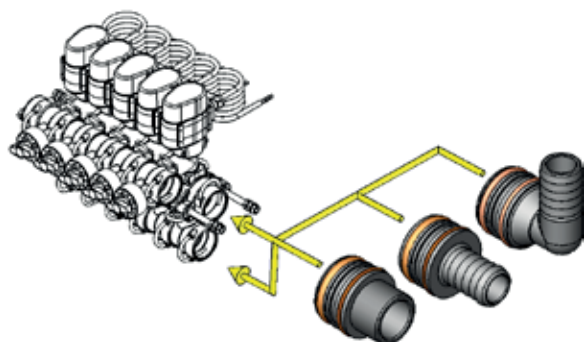

Electrical Boom Section Valve . Modular-Fit Valve

Modular-Fit Valve, 3-way with pressure relief and constant pressure system

- modular pressure relief and/or circulating system
- three different electrical connections
- direct electrical control (plus/minus) or with control signal (7mA) by relay
- high flow rates with low pressure loss
- valve assemblies available to individual configuration
- for section hoses up to $\varnothing 19$ mm
- modular building assembly

Maximum pressure:	12 bar
Voltage:	12 Volt
Control options:	direct plus/minus or control signal 7mA by relay
Switch time:	0,5 s - control gear
Material:	POM GF 25, stainless steel: 1.4305, FPM and NBR seals

Modular-Fit valve assemblies are possible from 1 to 15 sections valves. All valve assemblies can be made to your specific requirements.

Options:

- Special pressure gauge connection for testing equipment
- Additional bypass-valves
- Individual alignment of the gear motor
- Valve assemblies available to individual requirements and can be delivered just in time for production line use

AS1	AS2	AS3	A mm
40	40	24	51

Each valve assembly contains:

- 1x Dummy plug AS40/G $\frac{1}{4}$ female cpl
- 1x Blind cap at the pressure relief canal
- 1x Safety pin AS40

Electrical Boom Section Valve . Modular-Fit Valve