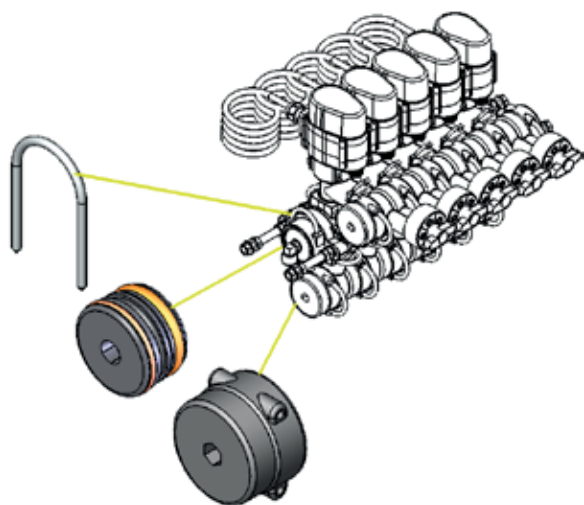

Electrical Boom Section Valve . Modular-Fit Valve

Modular-Fit Valve, 3-way with pressure relief and constant pressure system

- modular pressure relief and/or circulating system
- three different electrical connections
- direct electrical control (plus/minus) or with control signal (7mA) by relay
- high flow rates with low pressure loss
- valve assemblies available to individual configuration
- for section hoses up to $\varnothing 19$ mm
- modular building assembly

Maximum pressure:	12 bar
Voltage:	12 Volt
Control options:	direct plus/minus or control signal 7mA by relay
Switch time:	0,5 s - control gear
Material:	POM GF 25, stainless steel: 1.4305, FPM and NBR seals

Modular-Fit valve assemblies are possible from 1 to 15 sections valves. All valve assemblies can be made to your specific requirements.

Options:

- Special pressure gauge connection for testing equipment
- Additional bypass-valves
- Individual alignment of the gear motor
- Valve assemblies available to individual requirements and can be delivered just in time for production line use

AS1	AS2	AS3	A mm
40	40	24	51

Each valve assembly contains:

- 1x Dummy plug AS40/G $\frac{1}{4}$ female cpl
- 1x Blind cap at the pressure relief canal
- 1x Safety pin AS40

Electrical Boom Section Valve . Modular-Fit Valve