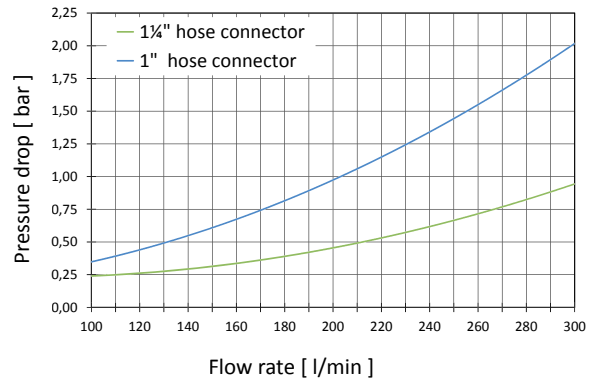

Ball valves · 5-way 1¼"

5-way ball valve 1¼"

- individual adjustable seal
- high wear resistance
- retrofitable with electric drive
- **Optional: Special connectors are available**

Operating time pressure: max. 15 bar
 Flow rate: max. 300 l/min
 Inlet- ϕ : 1x AS40
 Outlet- ϕ : 4x AS40
 Ball valve: POM+PTFE
 Material: POM GF 25, PA, FPM and NBR seals

Options:

- Adapter for special connectors
- configurations of several ball valves are available upon request

A	B	C	D
180	140	140	215
Specified in mm			

Article-No.	Type
61128	Kugelventil 5-Wege 1¼"
Recommended fittings	
80352	Plug-in hose tail AS40/ ϕ 20/90° cpl
09184	Plug-in hose tail AS40/ ϕ 25/90° cpl
08874	Plug-in hose tail AS40/ ϕ 33/90° cpl
08275	Plug-in hose tail AS40/ ϕ 39/90° cpl
80353	Plug-in hose tail AS40/ ϕ 20 cpl
04595	Plug-in hose tail AS40/ ϕ 25 cpl
04581	Plug-in hose tail AS40/ ϕ 33 cpl
06247	Plug-in hose tail AS40/ ϕ 39 cpl
80333	Blindstopfen AS40 cpl
82614	Adapter Plug-in hose tail AS40/ Banjo 2" cpl
More Fittings: see section Fittings AS40	