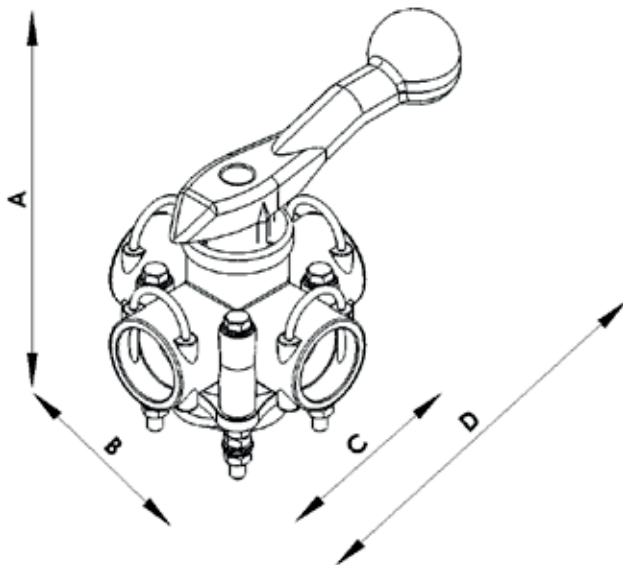

Ball valves · 5-way 1¼"

5-way ball valve 1¼"

- individual adjustable seal
- high wear resistance
- retrofitable with electric drive
- **Optional: Special connectors are available**

Operating time pressure: max. 15 bar
 Flow rate: max. 300 l/min
 Inlet- ϕ : 1x AS40
 Outlet- ϕ : 4x AS40
 Ball valve: POM+PTFE
 Material: POM GF 25, PA, FPM and NBR seals

Options:

- Adapter for special connectors
- configurations of several ball valves are available upon request

A	B	C	D
180	140	140	215
Specified in mm			

Article-No.	Type
61128	Kugelventil 5-Wege 1¼"
Recommended fittings	
80352	Plug-in hose tail AS40/ ϕ 20/90° cpl
09184	Plug-in hose tail AS40/ ϕ 25/90° cpl
08874	Plug-in hose tail AS40/ ϕ 33/90° cpl
08275	Plug-in hose tail AS40/ ϕ 39/90° cpl
80353	Plug-in hose tail AS40/ ϕ 20 cpl
04595	Plug-in hose tail AS40/ ϕ 25 cpl
04581	Plug-in hose tail AS40/ ϕ 33 cpl
06247	Plug-in hose tail AS40/ ϕ 39 cpl
80333	Blindstopfen AS40 cpl
82614	Adapter Plug-in hose tail AS40/ Banjo 2" cpl
More Fittings: see section Fittings AS40	